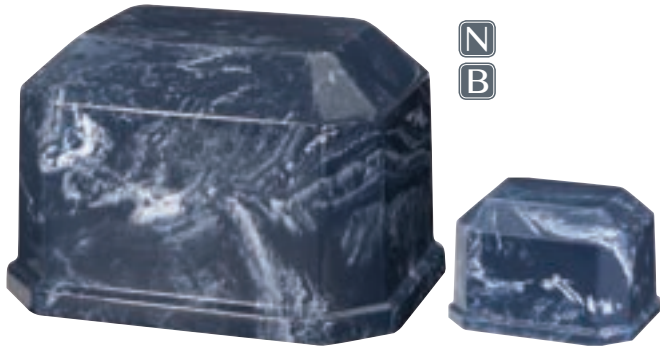

cultured marble

3WM460	3WM460KS
NAVY BLUE MARBLE	NAVY BLUE MARBLE KEEPSAKE
7" H x 10.625" W x 8" D	2.625" H x 4" W x 3" D
CULTURED MARBLE	CULTURED MARBLE
Volume: 200ci	Volume: 6ci
Access: Bottom	Access: Bottom