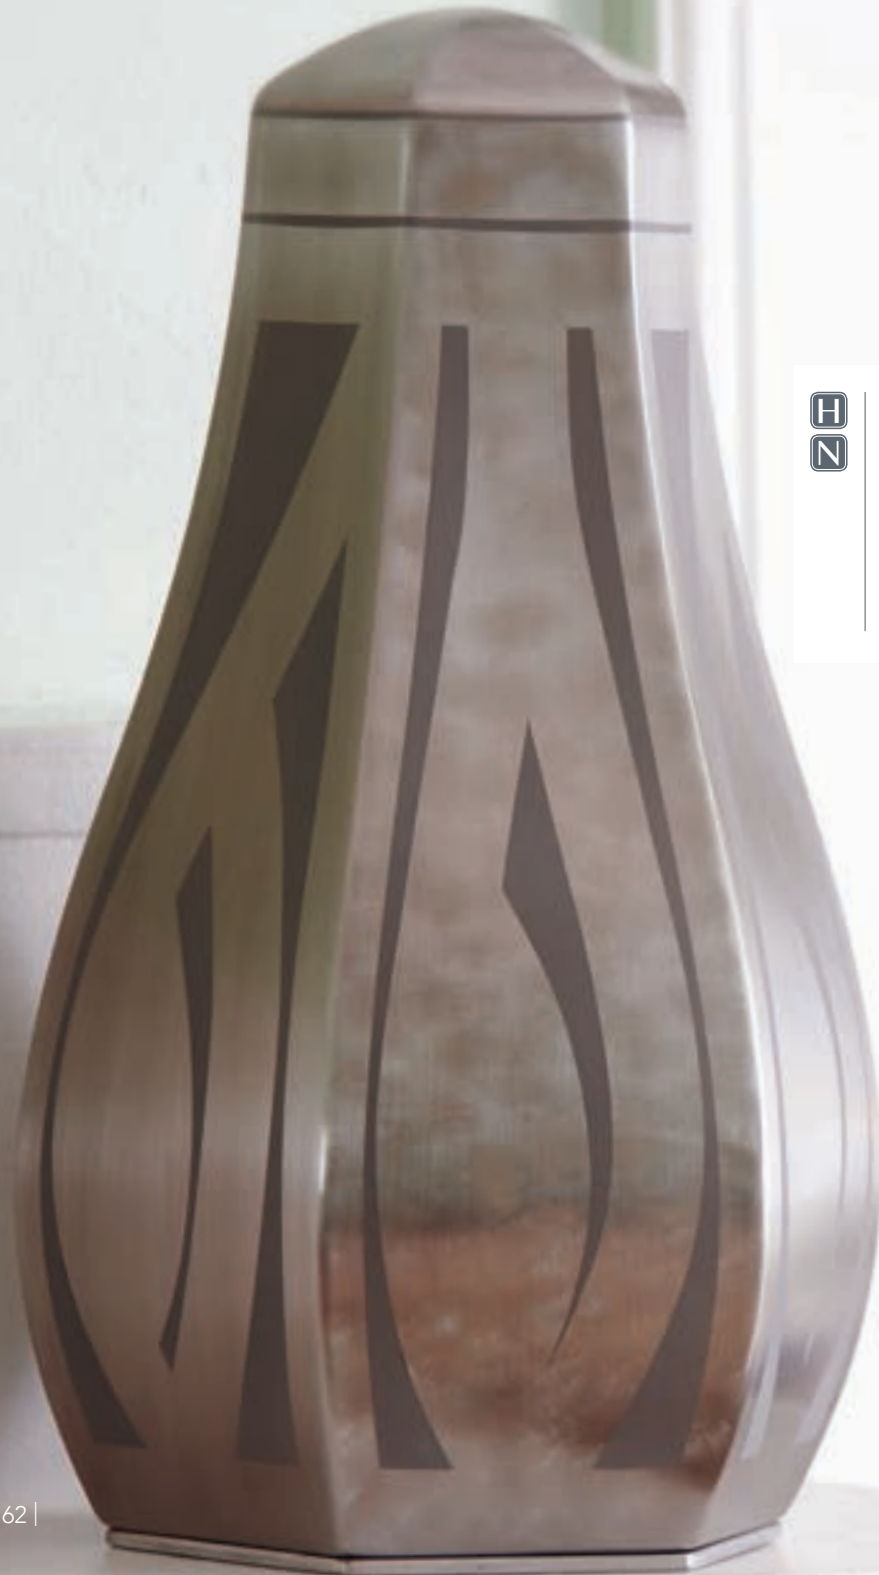

SOPHISTICATED METALS

3RP600

IN PEACE

11.75" H x 6.5" Dia.

STAINLESS STEEL

Volume: 195ci

Access: Bottom

handcrafted stainless steel

hexagonal shape with geometric design on each face