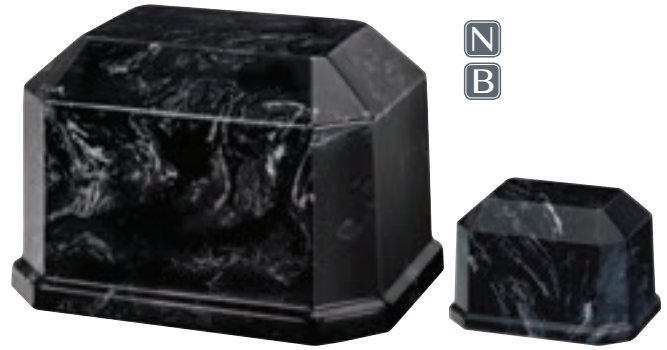

H
N
B

3AAA6 ALICANTE 10.25" H x 7.25" Dia. ALABASTER Volume: 200ci Access: Top	3AAAKS ALICANTE KEEPSAKE 3.875" H x 3.125" Dia. ALABASTER Volume: 6ci Access: Top
--	---

cultured marble

3WM460	3WM460KS
NAVY BLUE MARBLE	NAVY BLUE MARBLE KEEPSAKE
7" H x 10.625" W x 8" D	2.625" H x 4" W x 3" D
CULTURED MARBLE	CULTURED MARBLE
Volume: 200ci	Volume: 6ci
Access: Bottom	Access: Bottom