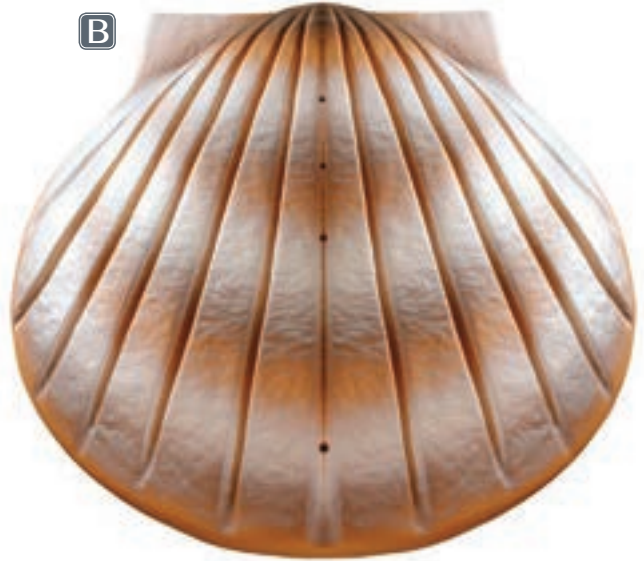

3PA100
SHELL™ URN - PEARL
6.25" H x 16" W x 16" D
RECYCLED PAPER
Volume: 400ci
Access: End
designed to float briefly and sink gracefully in water