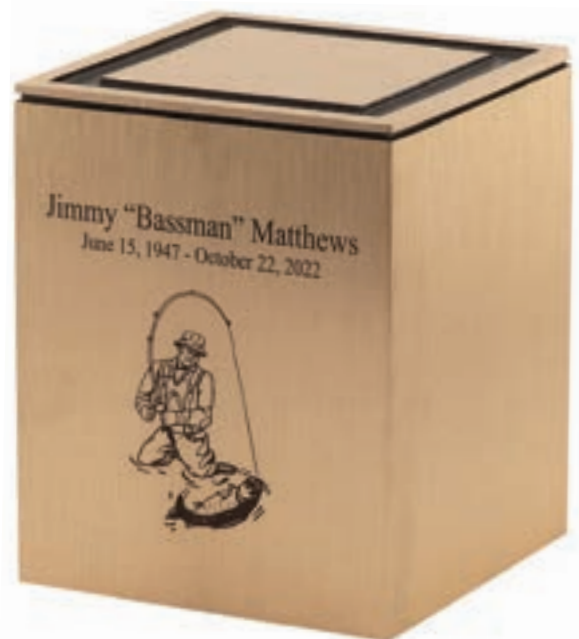

Z385

SOLITUDE

8" H x 5.5" W x 5.75" D

FABRICATED BRONZE

Volume: 208ci

Access: Bottom

*optional appliques are available at additional charge
shown w/ Crucifix appliqué 71216514*

Z375

GUARDIAN

8" H x 5.5" W x 5.75" D

CAST TOP W/ FABRICATED BRONZE

Volume: 208ci

Access: Bottom

*shown w/ optional design image and text
engraving available at additional charge
shown w/ times new roman font*

Z389