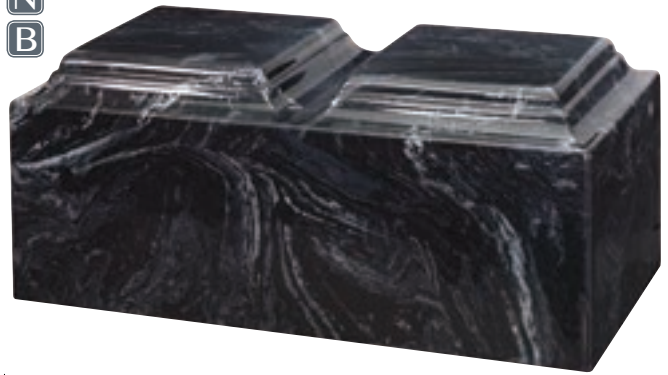

cultured marble

N
B

3WM460D
NAVY BLUE MARBLE DOUBLE

6.25" H x 15" W x 8" D

CULTURED MARBLE

Volume: 420ci

Access: Bottom

N
B